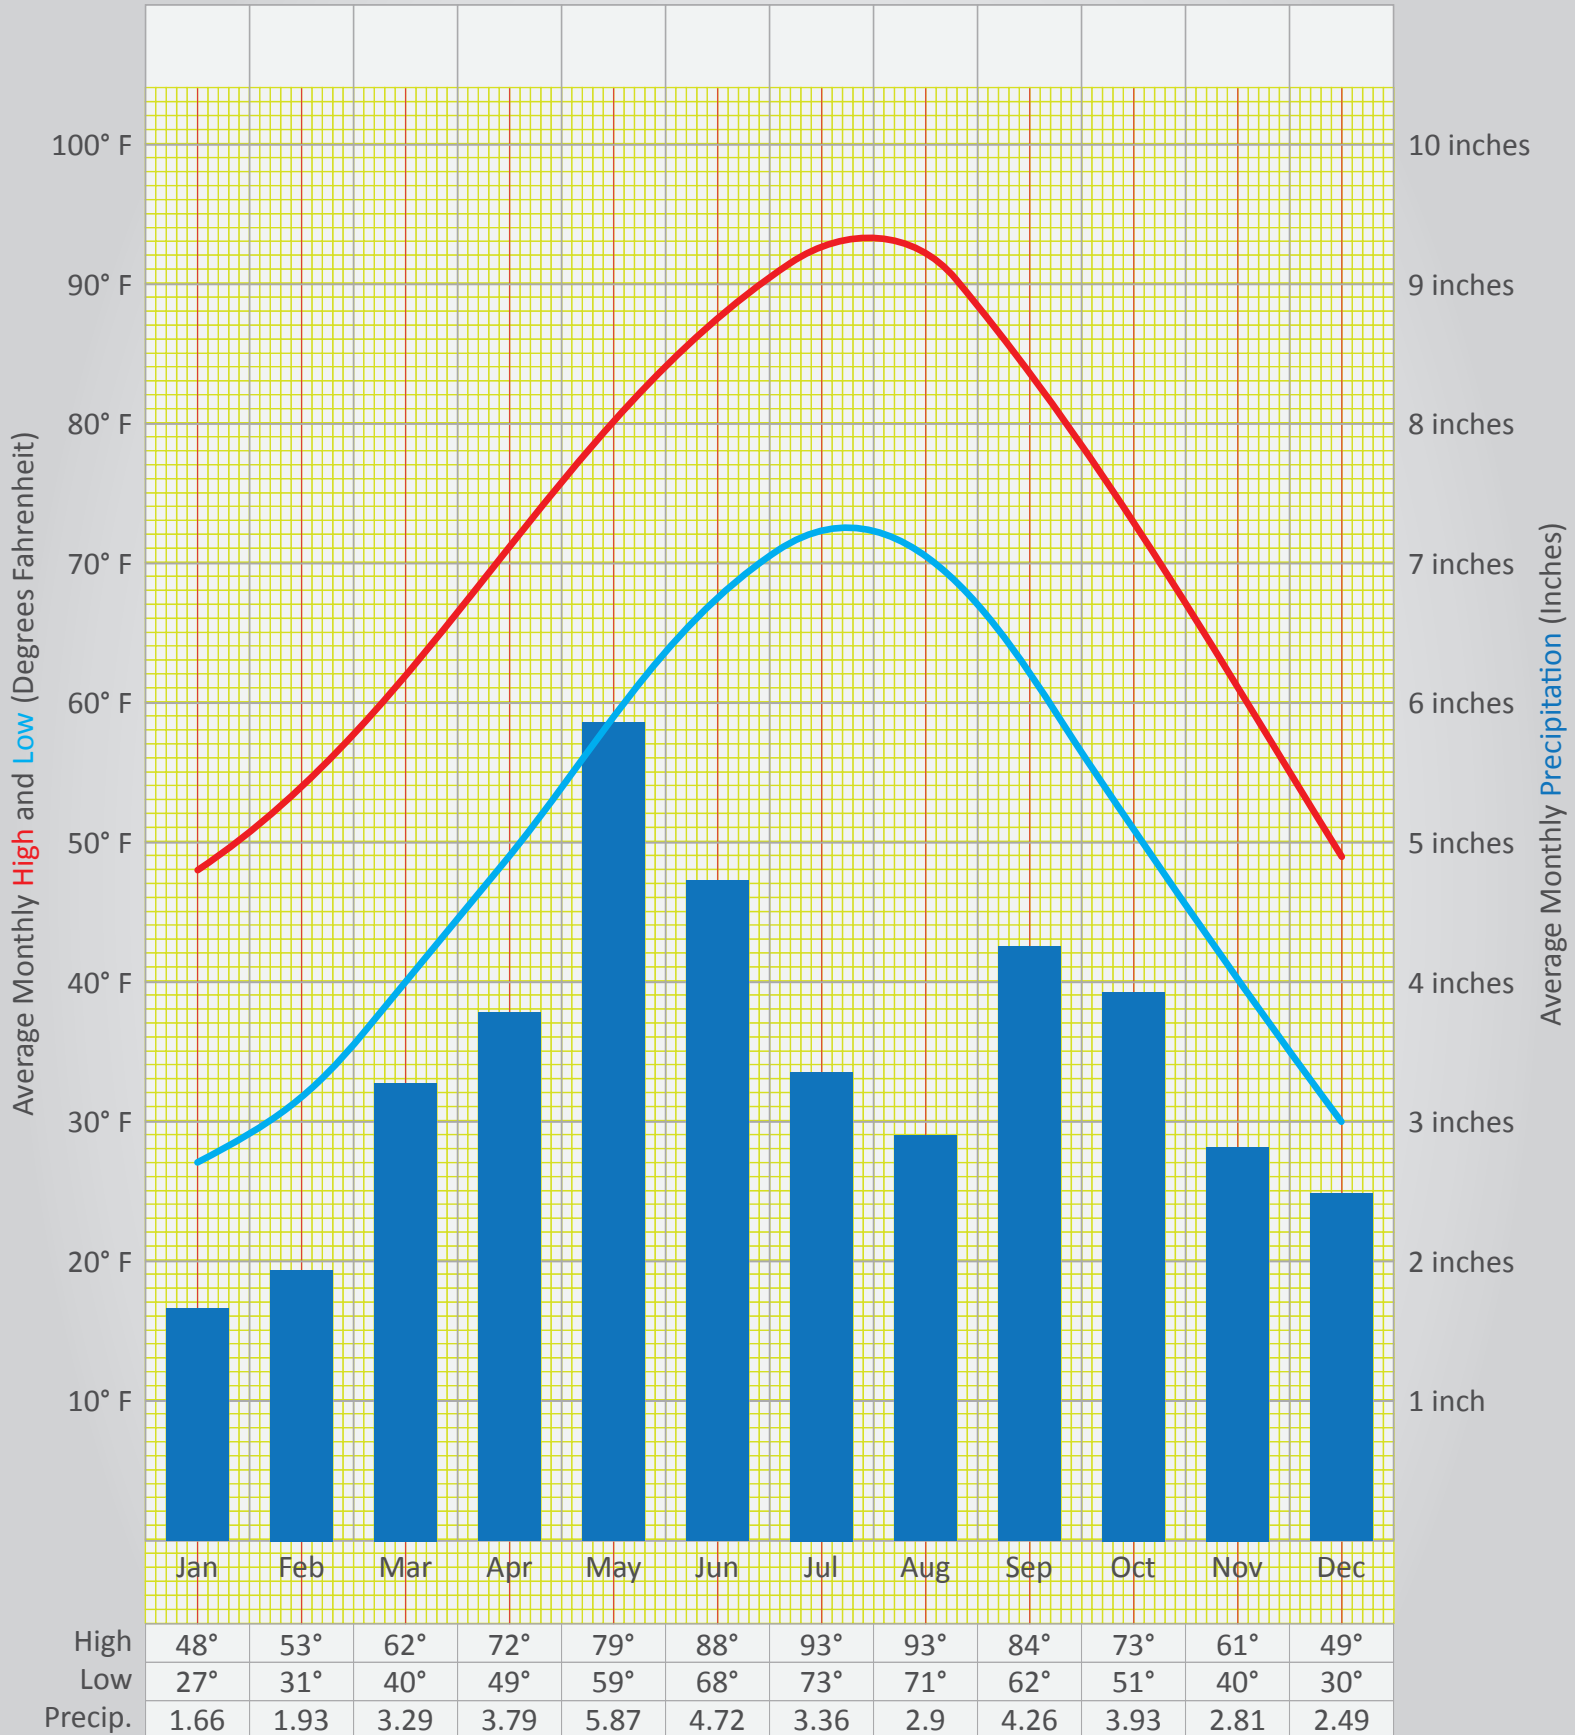

# Average Weather in Sand Springs

Average Percent Sunshine per Month